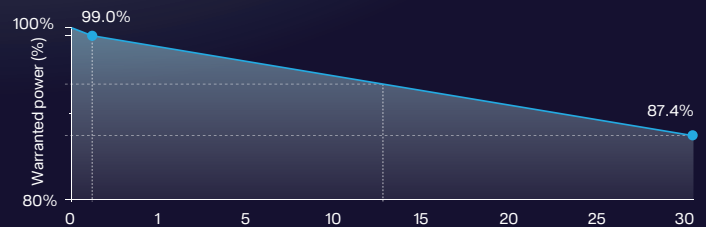

Quality Certification

- IEC61215:2021 / IEC61730:2023
- IEC62109-3:2020
- IEC61701 / IEC62716 / IEC60068 / IEC62804
- ISO9001:2015: Quality Management System
- ISO14001:2015: Environment Management System
- ISO45001:2018: Occupational health and safety management systems